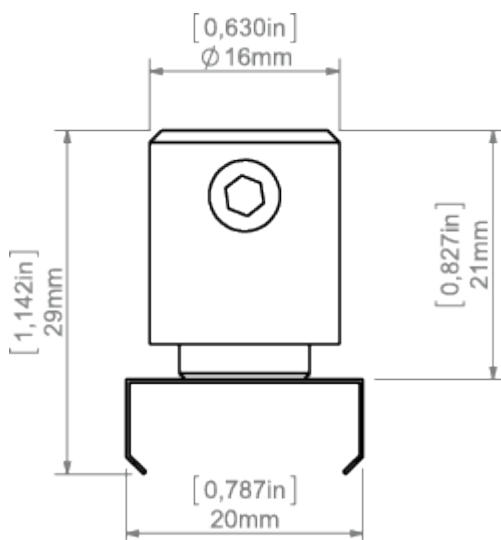

**PRODUCT DESCRIPTION**

Standard fastener for light-weight fixtures which includes the MOUNTING BRACKET for the 45 - ALU extrusion. The fastener is equipped with a longitudinal hole for the FI-3 ROD

Fill empty fields

Product nr.  
Fixture type  
Company  
Job name  
Date

**TECHNICAL SPECIFICATION****TECHNICAL DRAWING**

**RELATED PROFILES**

SILER Profile  
Ref: B9325

45-ALU Profile  
Ref: B4023

TAN-C5 Profile  
Ref: B5391

FI-3-ALU Rod  
silver 2 m  
Ref: 42528

Steel FI-3 Rod 53  
cm  
Ref: 1528

Steel wire FI-1 1m  
Ref: 1397