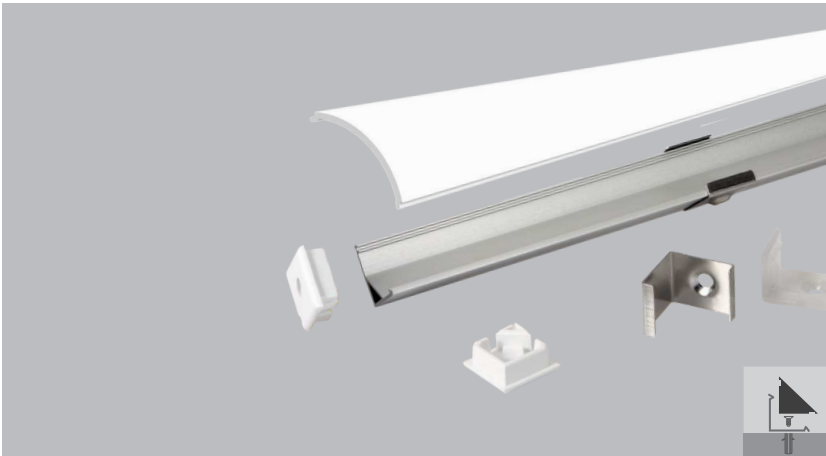

# LP1616

 Silver     Black     White

**Material:** AL6063-T5  
**Surface:** Anodized/ Painting  
**PC cover:** Diffuser/Transparent/Opal  
**Lighting source width:** 10 mm  
**Available lengths:** 0.5-3m  
**Application:** Commercial lighting / Indoor lighting  
Decorative design

## COVER