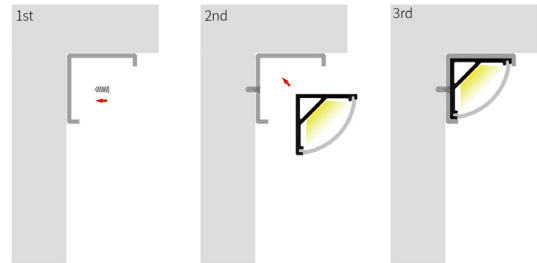

# LP1616

 Silver     Black     White

**Material:** AL6063-T5  
**Surface:** Anodized/ Painting  
**PC cover:** Diffuser/Transparent/Opal  
**Lighting source width:** 10 mm  
**Available lengths:** 0.5-3m  
**Application:** Commercial lighting / Indoor lighting  
Decorative design

## COVER