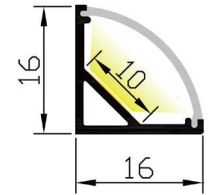

# LP1616

 Silver     Black     White

**Material:** AL6063-T5  
**Surface:** Anodized/ Painting  
**PC cover:** Diffuser/Transparent/Opal  
**Lighting source width:** 10 mm  
**Available lengths:** 0.5-3m  
**Application:** Commercial lighting / Indoor lighting  
Decorative design