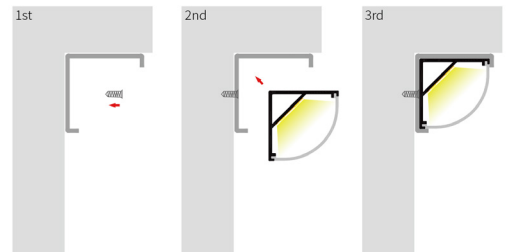

LP3030

 Silver  Black  White

Material: AL6063-T5
Surface: Anodized/ Painting
PC cover: Diffuser/Transparent
Lighting source width: 20 mm
Available lengths: 0.5-3m
Application: Commercial lighting / Indoor lighting
Decorative design

COVER

END CAP

CLIP