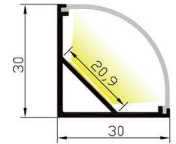

LP3030

 Silver  Black  White

Material: AL6063-T5
Surface: Anodized/ Painting
PC cover: Diffuser/Transparent
Lighting source width: 20 mm
Available lengths: 0.5-3m
Application: Commercial lighting / Indoor lighting
Decorative design