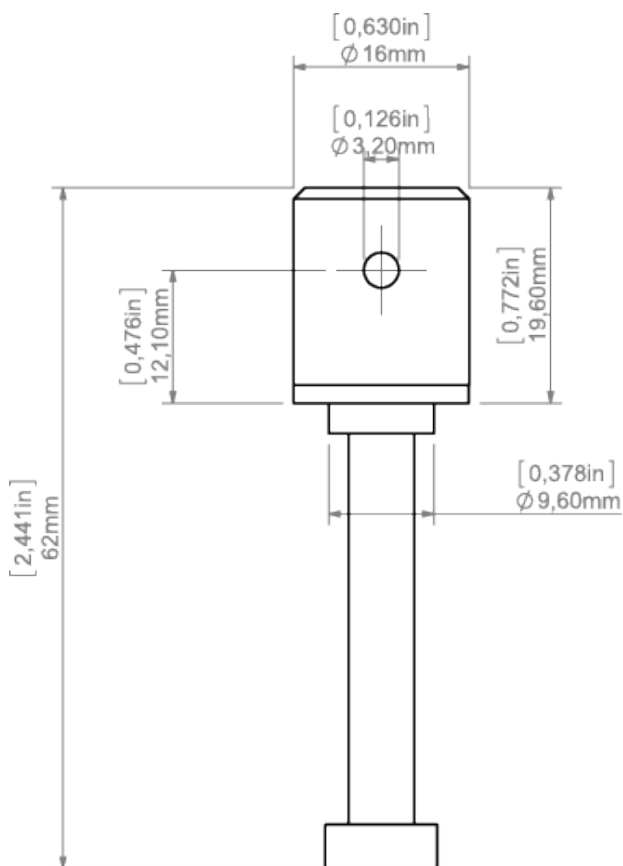

## PRODUCT DESCRIPTION

Transverse fastener for mounting lighting fixtures to countertops. It has a connection for one pole of electricity and a transverse hole for the FI-3 ROD

Fill empty fields

Product nr.  
Fixture type  
Company  
Job name  
Date

## TECHNICAL SPECIFICATION

## TECHNICAL DRAWING

**RELATED PRODUCTS**

**ACCESSORIES**

100 PUSZ brass  
chrome Rod 1 m  
Ref: 42518

Brass chrome FI-3  
Rod 1m  
Ref: 42501

FI-3-ALU Rod  
black 1 m  
Ref: 42527

FI-3-ALU Rod  
black 2 m  
Ref: 42529

FI-3-ALU Rod  
silver 1 m  
Ref: 42526

FI-3-ALU Rod  
silver 2 m  
Ref: 42528

Steel FI-3 Rod 53  
cm  
Ref: 1528

Steel cable with  
Cu FI 0.95 mm  
core  
Ref: 70240

Steel wire FI-1 1m  
Ref: 1397