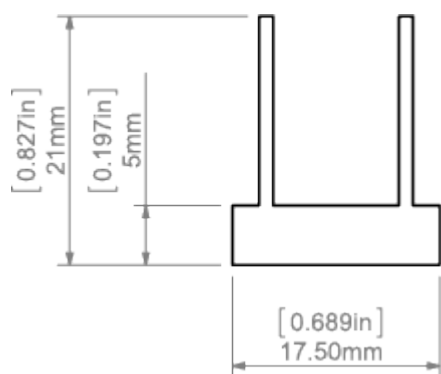

**PRODUCT DESCRIPTION**

- The cover is adapted for sealing the HR-LINE fixture
- Very stiff

Fill empty fields

Product nr.

Fixture type

Company

Job name

Date

**TECHNICAL SPECIFICATION**

|                  |                           |
|------------------|---------------------------|
| Material         | PC                        |
| Available length | 1000 mm, 2000 mm, 3000 mm |
| UV resistance    | increased                 |

**TECHNICAL DRAWING**

**RELATED PROFILES**

HR-LINE Profile  
Ref: B3579