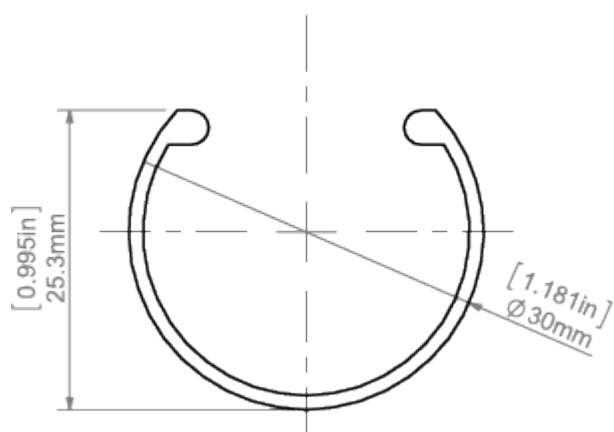

## PRODUCT DESCRIPTION

- Cover dedicated to the JAZ extrusion

Fill empty fields

Product nr.

Fixture type

Company

Job name

Date

## TECHNICAL SPECIFICATION

Material	PC
Available length	1000 mm, 2000 mm, 3000 mm
UV resistance	increased

## TECHNICAL DRAWING

RELATED PROFILES

JAZ Profile  
Ref: B8547

RELATED PRODUCTS

END CAPS

JAZ grey End cap  
Ref: 24224V1