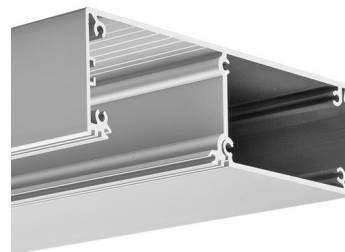

PRODUCT DESCRIPTION

- Designed for IP54 protection rating
- Glare rating UGR <19 possible
- Space for power supply and electronic components
- Easy maintenance

FINISH :

Silver anodized

*Custom colors available upon request

- decorative lighting.

Mounting

- to the surface, using a dedicated mounting track and properly selected screws,
- the cover is cut to the length of the profile.

Additional information

- the power supply can be secured inside the profile using dedicated accessories.