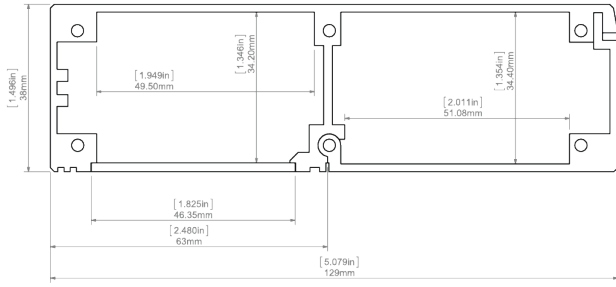

TECHNICAL DRAWING