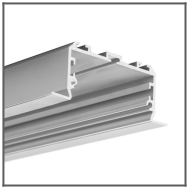

PRODUCT DESCRIPTION

- High resistance to damage
- Will not corrode
- Simple assembly
- Aesthetically finishing the profile

Fill empty fields

Product nr.

Fixture type

Company

Job name

Date

TECHNICAL SPECIFICATION

Material	PP
Colour	grey

RELATED PROFILES

LARKO-50 Profile
Ref: C0756