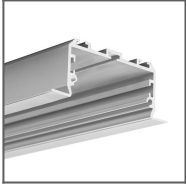

**PRODUCT DESCRIPTION**

- Cover dedicated to creating a line of light
- Suited for "50" profiles group (LARKO-50, KOZEL-50, KOZUS-50)
- Very good light diffusion

Fill empty fields

Product nr.

Fixture type

Company

Job name

Date

**TECHNICAL SPECIFICATION**

Material	PC
Available length	1000 mm, 2000 mm, 3000 mm
UV resistance	increased

**TECHNICAL DRAWING**

**RELATED PROFILES**

LARKO-50 Profile  
Ref: C0756