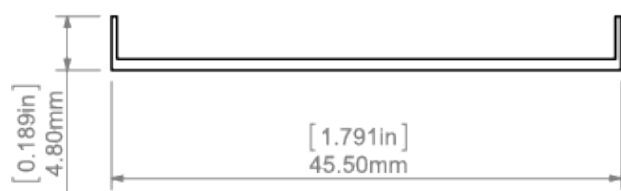

**PRODUCT DESCRIPTION**

- Cover dedicated to creating a line of light
- Suited for "50" profiles group (LARKO-50, KOZEL-50, KOZUS-50)
- Very good light diffusion

Fill empty fields

Product nr.

Fixture type

Company

Job name

Date

**TECHNICAL SPECIFICATION**

Material	PC
Available length	1000 mm, 2000 mm, 3000 mm
UV resistance	increased

**TECHNICAL DRAWING**

**RELATED PROFILES**

LARKO-50 Profile  
Ref: C0756