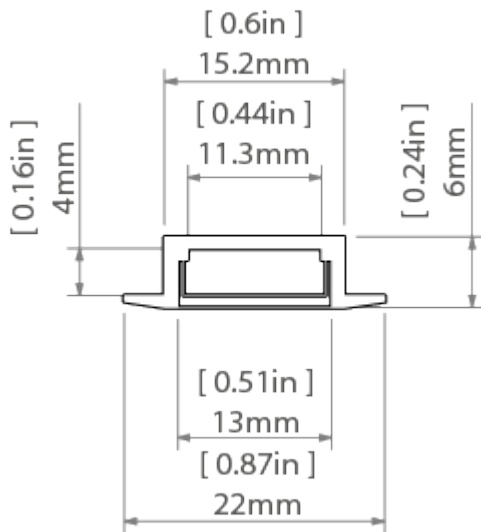

AVAILABLE LENGTHS

Ref. nr.	surface finish	available lengths
B3775ANODA_1	Silver anodized	1000 mm
B3775ANODA_2	Silver anodized	2000 mm
B3775ANODA_3	Silver anodized	3000 mm

TECHNICAL DRAWING