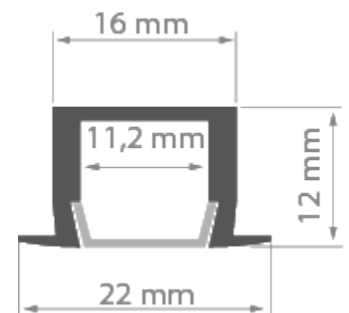

RELATED PRODUCTS

COVERS