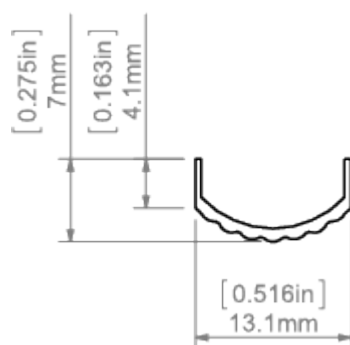

**PRODUCT DESCRIPTION**

- Arched cover with a grooved surface
- Dedicated to the basic KLUŚ extrusions
- Very good light diffusion

Fill empty fields

Product nr.

Fixture type

Company

Job name

Date

**TECHNICAL SPECIFICATION**

Material	PC
Available length	1000 mm, 2000 mm, 3000 mm
UV resistance	increased

**TECHNICAL DRAWING**

**RELATED PROFILES**

OLEK Profile  
Ref: B8505

PDS-O Profile  
Ref: B3777

KUBIK-45 Profile  
Ref: B7697