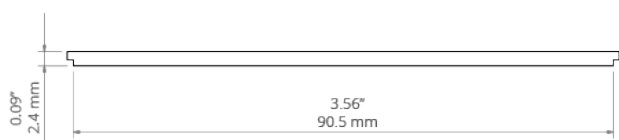

PRODUCT DESCRIPTION

Fill empty fields

Product nr.
Fixture type
Company
Job name
Date

**TECHNICAL SPECIFICATION**

Material	PC
Available length	1000 mm, 2000 mm
UV resistance	yes

TECHNICAL DRAWING

RELATED PROFILES