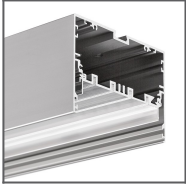

PRODUCT DESCRIPTION

Fill empty fields

Product nr.
Fixture type
Company
Job name
Date

**TECHNICAL SPECIFICATION**

Material	PC
Available length	1000 mm, 2000 mm
UV resistance	yes

TECHNICAL DRAWING

RELATED PROFILES