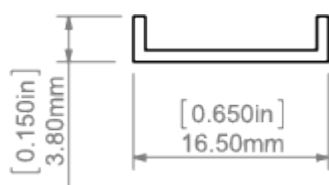

## PRODUCT DESCRIPTION

- Cover dedicated to obtaining a line of light in the SILER extrusion
- Very good light diffusion

Fill empty fields

Product nr.

Fixture type

Company

Job name

Date

## TECHNICAL SPECIFICATION

Material	PC
Available length	1000 mm, 2000 mm, 3000 mm
UV resistance	increased

## TECHNICAL DRAWING

**RELATED PROFILES**

SILER Profile  
Ref: B9325