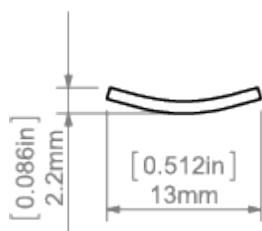

PRODUCT DESCRIPTION

- Semi-transparent cover with a satin surface
- Dedicated to TOST, TAKO, TAN-C5, TAMI extrusions
- Very easy to mount
- Good light diffusion

Fill empty fields

Product nr.

Fixture type

Company

Job name

Date

**TECHNICAL SPECIFICATION**

Material	PP
Available length	1000 mm, 2000 mm
UV resistance	no

TECHNICAL DRAWING

RELATED PROFILES

TAMI Profile
Ref: B5390

TAKO Profile
Ref: B5392