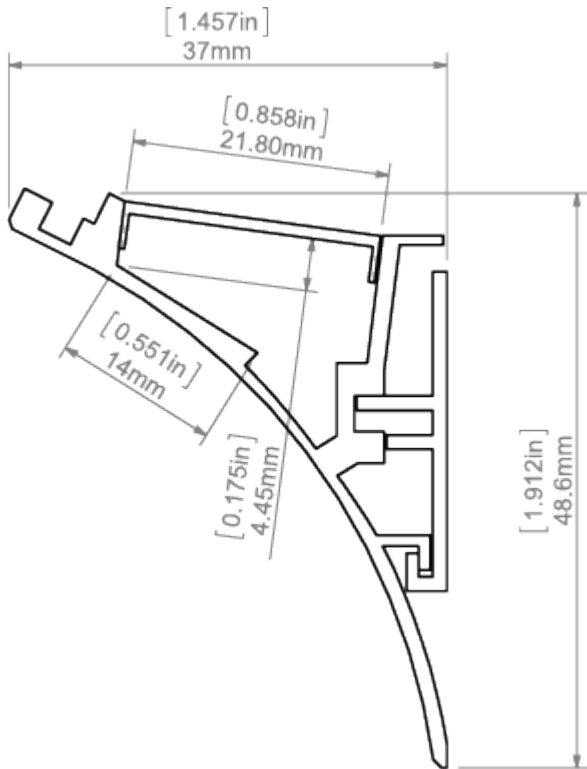

TECHNICAL DRAWING