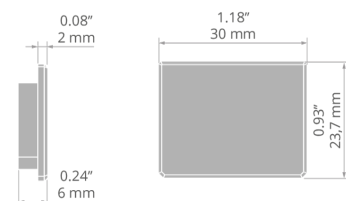

## TECHNICAL SPECIFICATIONS

Material	ABS	Width	30 mm
Color	■ gray	Corrosion resistance	yes
Shape	rectangular	Corrosion resistance at high salinity	yes
Height	23 mm		