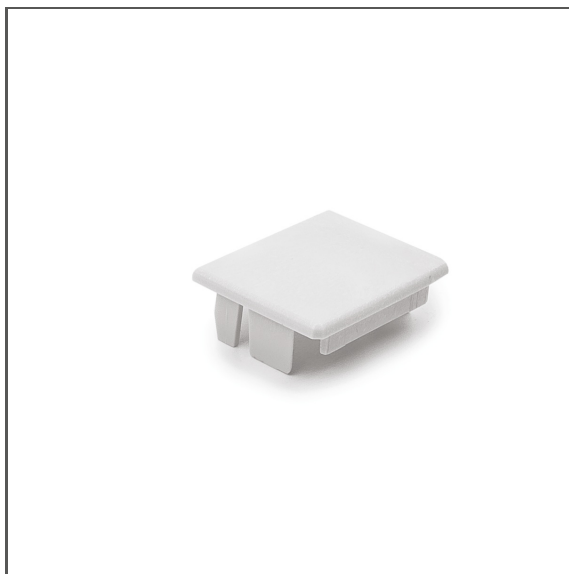

# End cap 3035-O

Ref. C24274C02

Ref. arch 24274

## APPLICATION

- aesthetic finish and protection of the interior of the lighting fixture

## TECHNICAL SPECIFICATIONS

Material	ABS	Width	30 mm
Color	■ gray	Corrosion resistance	yes
Shape	rectangular	Corrosion resistance at high salinity	yes
Height	23 mm		