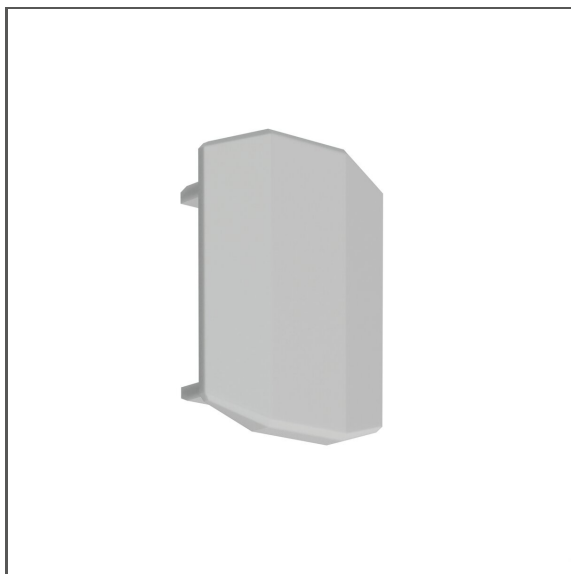

# End cap GIZA-DUO-LL

Ref. C24372C02, C24372L01, C24372C07

## MOUNTING

- to the profile, by pressing

## TECHNICAL SPECIFICATIONS

Material	ABS
Shape	rectangular
Height	23 mm
Width	29 mm
Corrosion resistance	yes
Corrosion resistance at high salinity	yes

Color	Ref
■ gray	C24372C02
■ silver	C24372L01
■ black	C24372C07