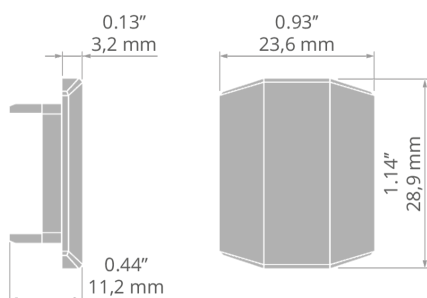

## TECHNICAL SPECIFICATIONS

Material	ABS
Shape	rectangular
Height	23 mm
Width	29 mm
Corrosion resistance	yes
Corrosion resistance at high salinity	yes

Color	Ref
■ gray	C24372C02
■ silver	C24372L01
■ black	C24372C07