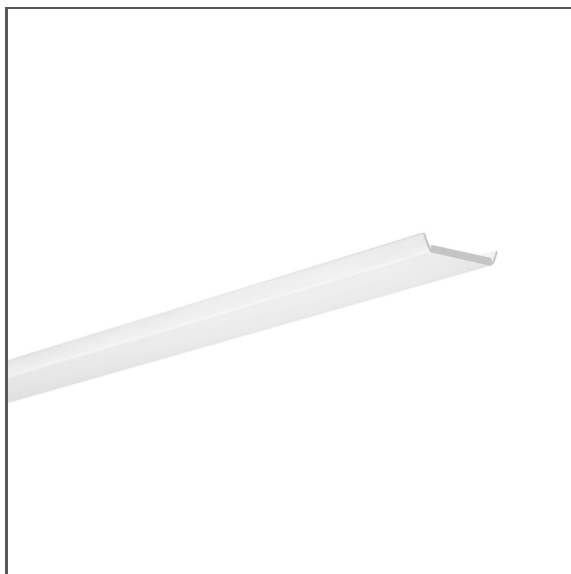

# Cover HS-22

Ref. B17011F, B17011C

Ref. arch 17011,17022

- Recommended for the construction of sealed lighting fixtures

## TECHNICAL SPECIFICATIONS

Material	PC
Shape	flat
Maximum length on request	3000 mm
Width	21 mm
Possibility of bending	yes
UV resistance	yes

Finish	Light transmission	Length	Possibility of obtaining a line of light	Ref
frosted	73 %	1000 mm	yes	B17011F_1 17011_1
		2005 mm		B17011F_2 17011_2
		3010 mm		B17011F_3 17011_3
clear	94 %	1000 mm	no	B17011C_1 17022_1
		2005 mm		B17011C_2 17022_2
		3010 mm		B17011C_3 17022_3