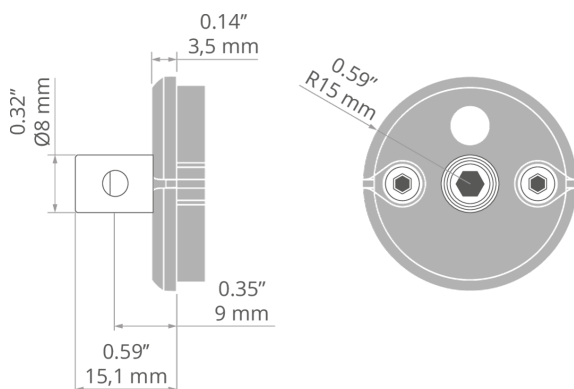

End cap JAZ-DUO-N-FI-6.5

Ref. C28224C02TW6.5

Ref. arch 42643

- 6.5 mm diameter hole to route the cable out

APPLICATION

- aesthetic finish and protection of the interior of the lighting fixture

MOUNTING

- to the profile, using bolts (included)

TECHNICAL DRAWING

TECHNICAL SPECIFICATIONS

Material	ABS
Shape	round
Height	30 mm
Width	30 mm

Color	Ref
■ gray	C28224C02TW6,5 42643
□ white	C28224L10TW6.5 42661

RELATED PROFILES > ARCHITECTURAL

JAZ-DUO

A00788

Ref. arch C0788