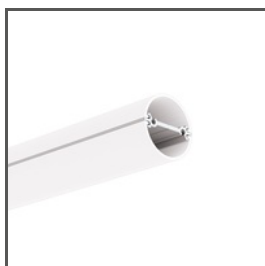

End cap JAZ-DUO-N-FI-6.5

Ref. C28224C02TW6.5

Ref. arch 42643

- 6.5 mm diameter hole to route the cable out

APPLICATION

- aesthetic finish and protection of the interior of the lighting fixture

MOUNTING

- to the profile, using bolts (included)

TECHNICAL DRAWING

TECHNICAL SPECIFICATIONS

Material	ABS
Shape	round
Height	30 mm
Width	30 mm

Color	Ref
■ gray	C28224C02TW6,5 42643
□ white	C28224L10TW6.5 42661

RELATED PROFILES > ARCHITECTURAL

JAZ-DUO

A00788