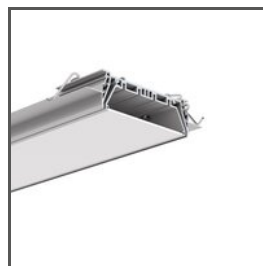

MOD-TEK-100

A18061+A18058

Ref. arch 18061+18058