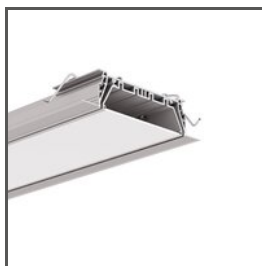

MOD-KOZE-100

A18057+A18058

Ref. arch 18057+18058