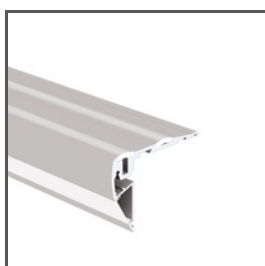

RELATED PROFILES > STAIRS ILLUMINATION

STEPUS
A18038
Ref. arch 18038