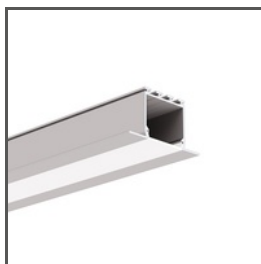

LARKO
A05552
Ref. arch B5552