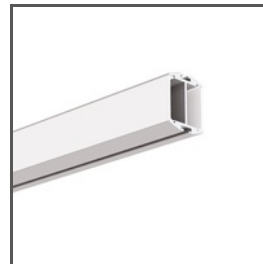

GIZA-DUO-LL
A02162
Ref. arch C2162