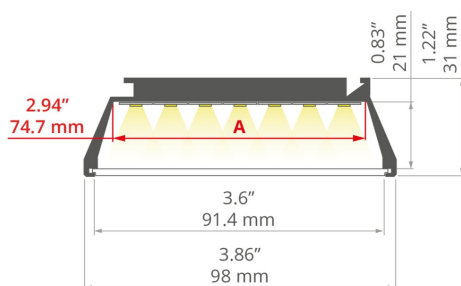

Profile OMODO-100

Ref. A18058

Ref. arch 18058

- Easy maintenance
- Glare rating UGR < 19 possible
- High lumen output

APPLICATION

- main and decorative lighting

MOUNTING

- in drywall, using a dedicated mounting track and screws

ADDITIONAL INFORMATION

- both LED strips and LED current modules can be used
- safety due to high vibration resistance
- standard lengths of KLUŚ profiles and covers: 1000 mm (tolerance ± 1.5 mm) and 2005 mm / 3010 mm (tolerance + 5 mm); for selected covers: 6050 mm, 10050 mm (tolerance + 5 mm)
- when choosing a different length of profiles / covers than available in the standard, you should additionally choose the cutting service at KLUŚ

TECHNICAL DRAWING

1:2

TECHNICAL SPECIFICATIONS

Material	aluminum
Color	■ silver anodized
Possible fixture IP	20
Profile cross-section	rectangular
Width	98 mm
Height	31 mm
LED gluing width A	74.7 mm
Number of LED strips A (8 mm wide)	9
Building type	Commercial, HoReCa object, Entertainment/ Arts
Facility zone	communication routes and corridors, lobby / foyer, conference room, shop windows and exhibition