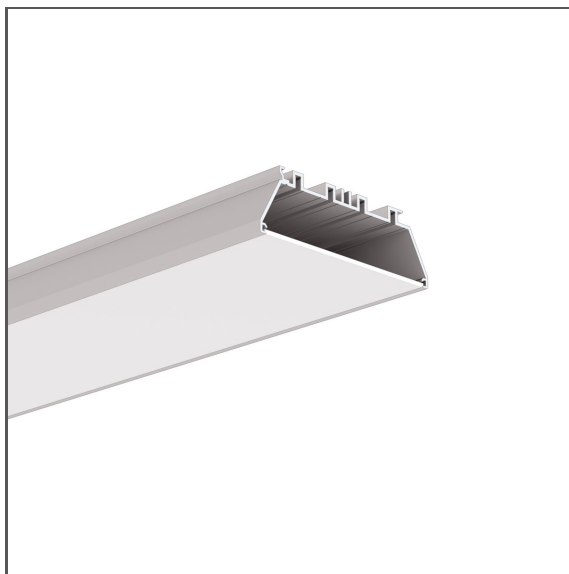

Profile OMODO-100

Ref. A18058

Ref. arch 18058

- Easy maintenance
- Glare rating UGR < 19 possible
- High lumen output

APPLICATION

- main and decorative lighting

MOUNTING

- in drywall, using a dedicated mounting track and screws

ADDITIONAL INFORMATION

- both LED strips and LED current modules can be used
- safety due to high vibration resistance
- standard lengths of KLUŚ profiles and covers: 1000 mm (tolerance ± 1.5 mm) and 2005 mm / 3010 mm (tolerance + 5 mm); for selected covers: 6050 mm, 10050 mm (tolerance + 5 mm)
- when choosing a different length of profiles / covers than available in the standard, you should additionally choose the cutting service at KLUŚ

TECHNICAL DRAWING

1:2

TECHNICAL SPECIFICATIONS

Material	aluminum
Color	■ silver anodized
Possible fixture IP	20
Profile cross-section	rectangular
Width	98 mm
Height	31 mm
LED gluing width A	74.7 mm
Number of LED strips A (8 mm wide)	9
Building type	Commercial, HoReCa object, Entertainment/ Arts
Facility zone	communication routes and corridors, lobby / foyer, conference room, shop windows and exhibition