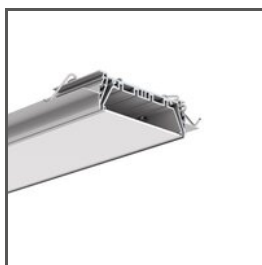

MOD-TEK-100

A18061+A18058

Ref. arch 18061+18058