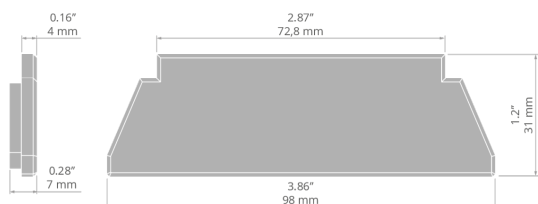

End cap OMODO-100

Ref. C28027C02

Ref. arch 24354

APPLICATION

- protection of the inside of the lighting fixture

MOUNTING

- to the profile, using bolts (included)

TECHNICAL DRAWING

TECHNICAL SPECIFICATIONS

Material	ABS
Color	■ gray
Shape	triangular

Height	31 mm
Width	98 mm

SAMPLE PROJECTS

End cap OMODO-100

Ref. C28027C02

Ref. arch 24354

RELATED PROFILES > FOR MAIN LIGHTING