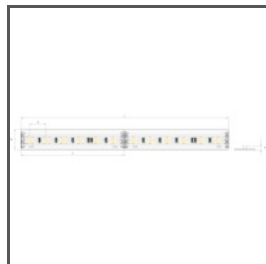

K-1920-120-RGB-24V

K-RGB-1920-120-24

Ref. arch K-1920-120-RGB-24V