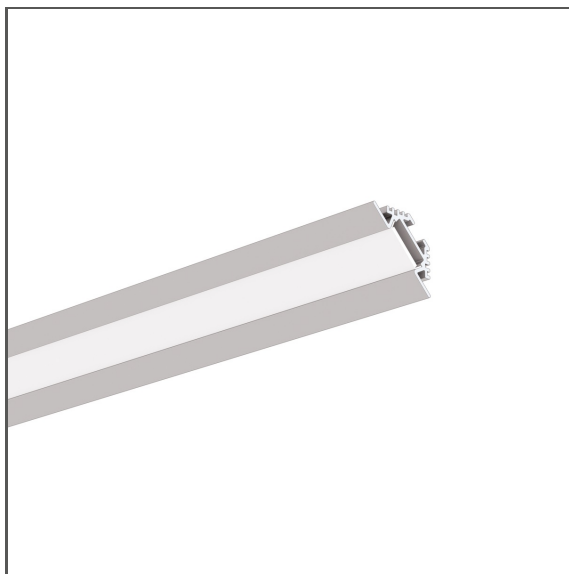

Profile PAC-ALU

Ref. A04370

Ref. arch B4370

- Installation in corners
- Corner masking
- Lighting angle: 45 Degrees

APPLICATION

- furniture, under-cabinet and decorative lighting

MOUNTING

- to the surface, using dedicated accessories, mounting adhesive or properly selected screws

ADDITIONAL INFORMATION

- standard lengths of KLUŚ profiles and covers: 1000 mm (tolerance ± 1.5 mm) and 2005 mm / 3010 mm (tolerance + 5 mm); for selected covers: 6050 mm, 10050 mm (tolerance + 5 mm)
- when choosing a different length of profiles / covers than available in the standard, you should additionally choose the cutting service at KLUŚ

TECHNICAL DRAWING

TECHNICAL SPECIFICATIONS

Material	aluminum
Color	■ silver anodized
Possible fixture IP	20, 65
Profile cross-section	angled
Width	30.4 mm
Height	10.5 mm
LED gluing width A	13.1 mm
Number of LED strips A (8 mm wide)	1
Lighting at an angle	45
Building type	Retail, Entertainment/ Arts, Residential, HoReCa object
Facility zone	lobby / foyer, shop windows and exhibition, advertising / POS
Wire out back of extrusion	yes