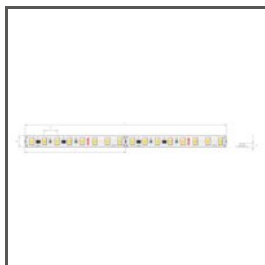

RELATED ACCESSORIES > RELATED LED > HIGH EFFICACY

K-HE-0480-HD-24V

K-HEHD-0480-24

Ref. arch K-HE-0480-HD-24V