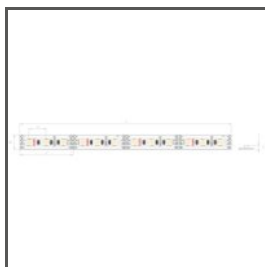

Profile PAC-ALU

Ref. A04370

Ref. arch B4370

K-1275-RGB-12V

K-RGB-1275-12

Ref. arch K-1275-RGB-12V