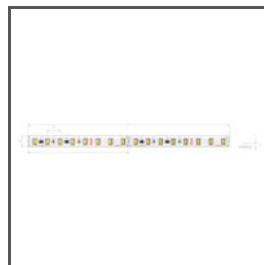

K-HE-1440-HD-24V

K-HEHD-1440-24

Ref. arch K-HE-1440-HD-24V