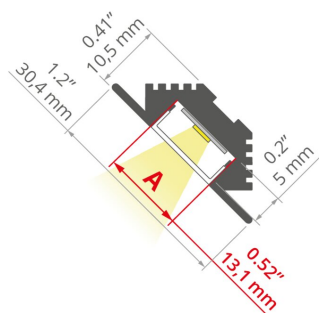

Profile PAC-ALU

Ref. A04370

Ref. arch B4370

- Installation in corners
- Corner masking
- Lighting angle: 45 Degrees

APPLICATION

- furniture, under-cabinet and decorative lighting

MOUNTING

- to the surface, using dedicated accessories, mounting adhesive or properly selected screws

ADDITIONAL INFORMATION

- standard lengths of KLUŚ profiles and covers: 1000 mm (tolerance ± 1.5 mm) and 2005 mm / 3010 mm (tolerance + 5 mm); for selected covers: 6050 mm, 10050 mm (tolerance + 5 mm)
- when choosing a different length of profiles / covers than available in the standard, you should additionally choose the cutting service at KLUŚ

TECHNICAL DRAWING

TECHNICAL SPECIFICATIONS

Material	aluminum
Color	■ silver anodized
Possible fixture IP	20, 65
Profile cross-section	angled
Width	30.4 mm
Height	10.5 mm
LED gluing width A	13.1 mm
Number of LED strips A (8 mm wide)	1
Lighting at an angle	45
Building type	Retail, Entertainment/ Arts, Residential, HoReCa object
Facility zone	lobby / foyer, shop windows and exhibition, advertising / POS
Wire out back of extrusion	yes