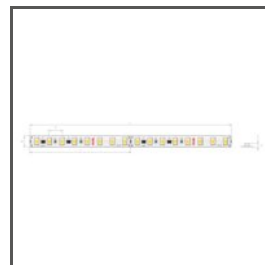

K-HE-1920-HD-24V

K-HEHD-1920-24

Ref. arch K-HE-1920-HD-24V